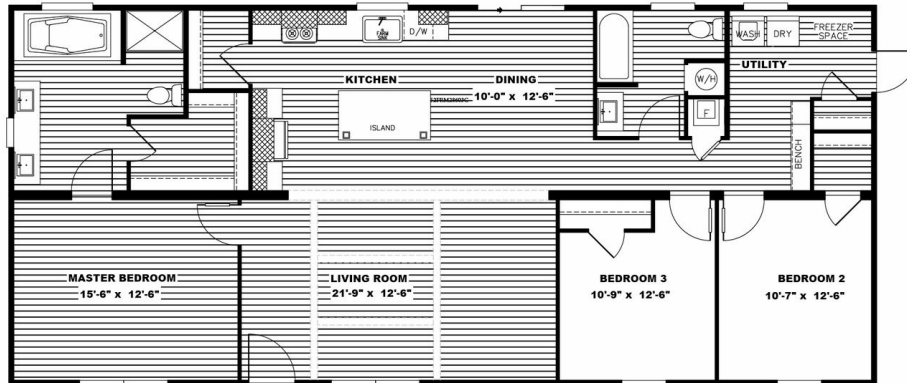

## FARMHOUSE 3

### FARMHOUSE 3 Model number: 52FRM28603CH19

3 beds • 2 baths • 1680 sq.ft. • 28' width • 60' depth

Our home building facilities invest in continuous product and process improvements. Plans, dimensions, features, materials, specifications and availability are subject to change without notice or obligation. Renderings and floor plans are representative likenesses of our homes and may differ from the actual homes. We invite you to tour a Home Center near you and inspect the highest value in quality housing available or call (281) 351-5856 to speak with a Home Consultant. Copyright 2017, CMH. All rights reserved.