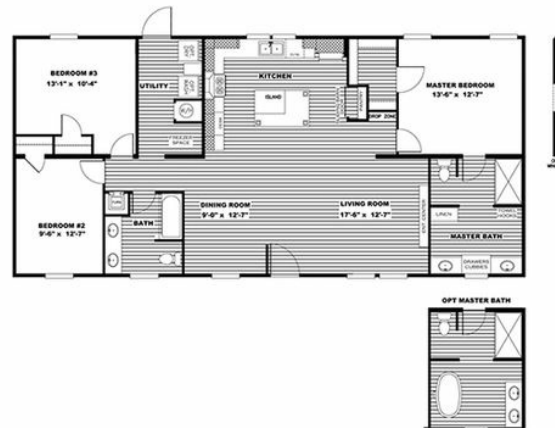

BREEZE FARMHOUSE

BREEZE FARMHOUSE

Model number: 38SLC28563EH19

3 beds • 2 baths • 1568 sq.ft. • 28' width • 56' depth

Our home building facilities invest in continuous product and process improvements. Plans, dimensions, features, materials, specifications and availability are subject to change without notice or obligation. Renderings and floor plans are representative likenesses of our homes and may differ from the actual homes. We invite you to tour a Home Center near you and inspect the highest value in quality housing available or call (281) 351-5856 to speak with a Home Consultant. Copyright 2017, CMH. All rights reserved.

BREEZE FARMHOUSE Model number: 38SLC28563EH19

3 beds • 2 baths • 1568 sq.ft. • 28' width • 56' depth

Our home building facilities invest in continuous product and process improvements. Plans, dimensions, features, materials, specifications and availability are subject to change without notice or obligation. Renderings and floor plans are representative likenesses of our homes and may differ from the actual homes. We invite you to tour a Home Center near you and inspect the highest value in quality housing available or call (281) 351-5856 to speak with a Home Consultant. Copyright 2017, CMH. All rights reserved.