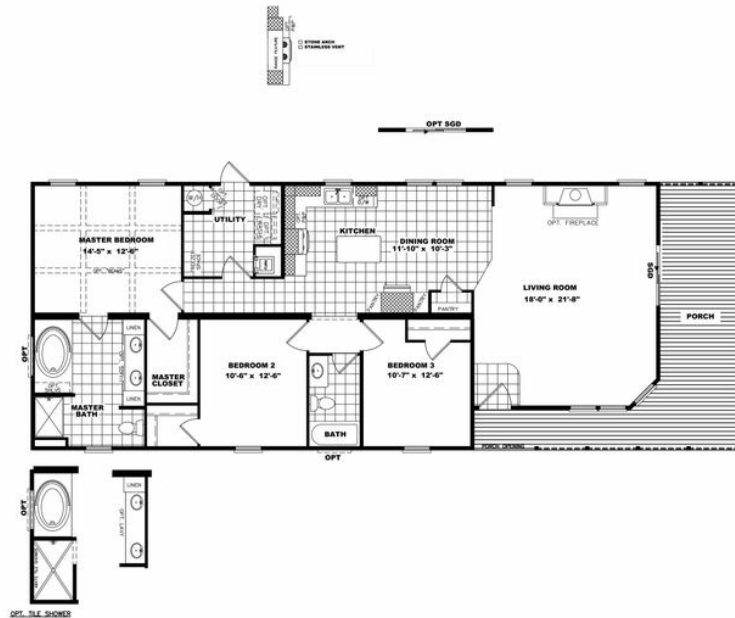

STEWART Model number: 32DEV28703AH16

3 beds • 2 baths • 1960 sq.ft. • 28' width • 70' depth

Our home building facilities invest in continuous product and process improvements. Plans, dimensions, features, materials, specifications and availability are subject to change without notice or obligation. Renderings and floor plans are representative likenesses of our homes and may differ from the actual homes. We invite you to tour a Home Center near you and inspect the highest value in quality housing available or call (281) 351-5856 to speak with a Home Consultant. Copyright 2017, CMH. All rights reserved.

<https://www.claytonhomestomball.com>

**CLAYTON HOMES-
TOMBALL**

27225 TOMBALL PKWY
TOMBALL, TX 77375

Monday - Thursday: 9am - 7pm
Friday: 9am - 6pm
Saturday: 9am - 5pm
Sunday: Closed

(281) 351-5856